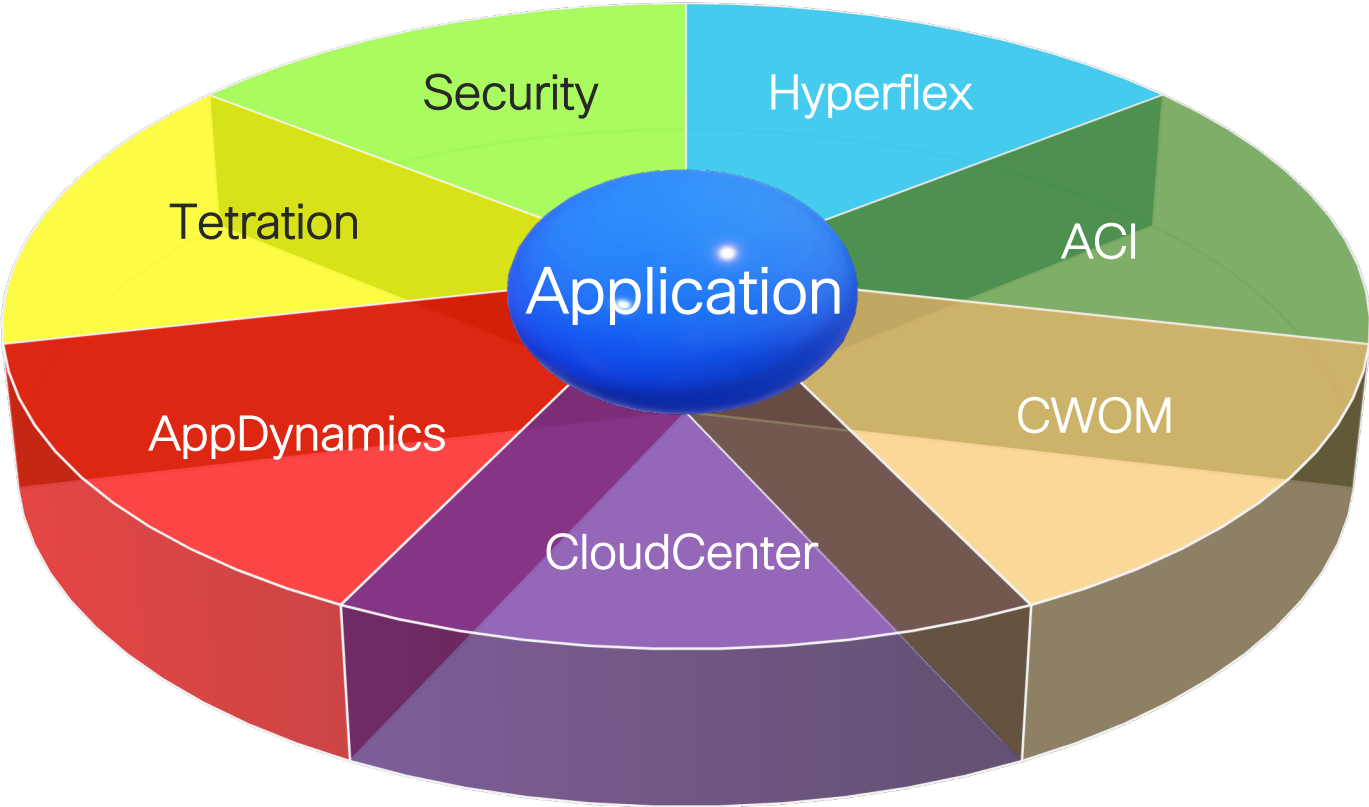

# Keyword Search Trends

# Cisco HyperFlex Anywhere

# ACI Anywhere

Any Cloud, Any Application, Any Platform

# Cisco DC Solution

An aerial, high-angle photograph of a dense urban landscape, showing a grid of streets and numerous buildings of varying heights and colors. The lighting is soft, suggesting early morning or late afternoon. The text is overlaid on the left side of the image.