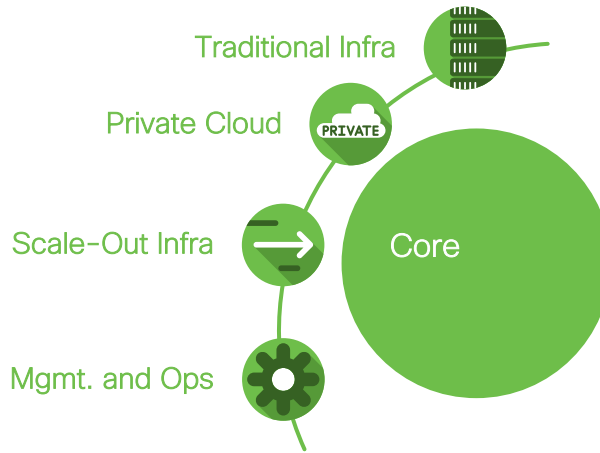

Co přinese budoucnost ?

#1 Iniciativa je snížit OPEX a CAPEX náklady v Core

“Over the Last Two Years, IT Organizations Spent **70%** on “Run the Business” IT Spending, up from 67% in 2013 to 2014, and 65% in 2012”

04/18 Gartner,
2018 Strategic roadmap for compute infrastructure, Chirag Dekate, Daniel Bowers, et al., 10 April 2018.