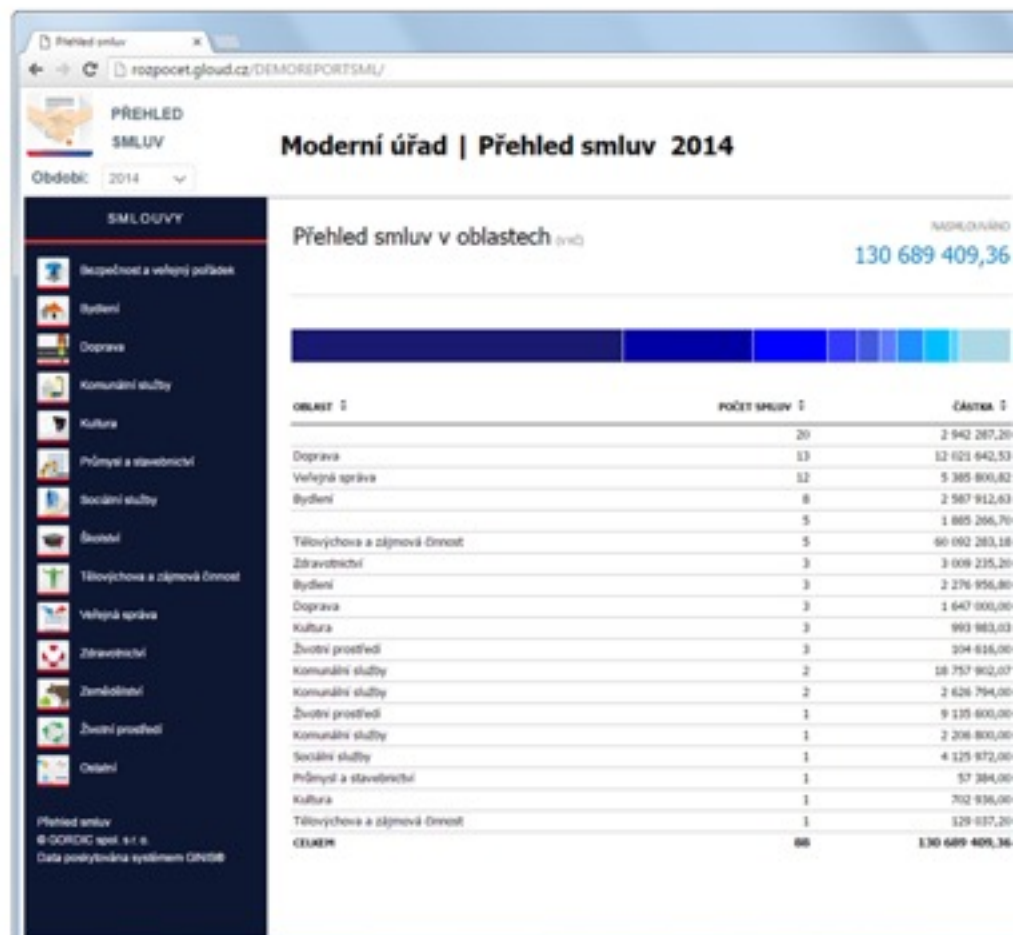

Přehled smluv

Smlouvy organizace pro občany, přehledně, na jednom místě.