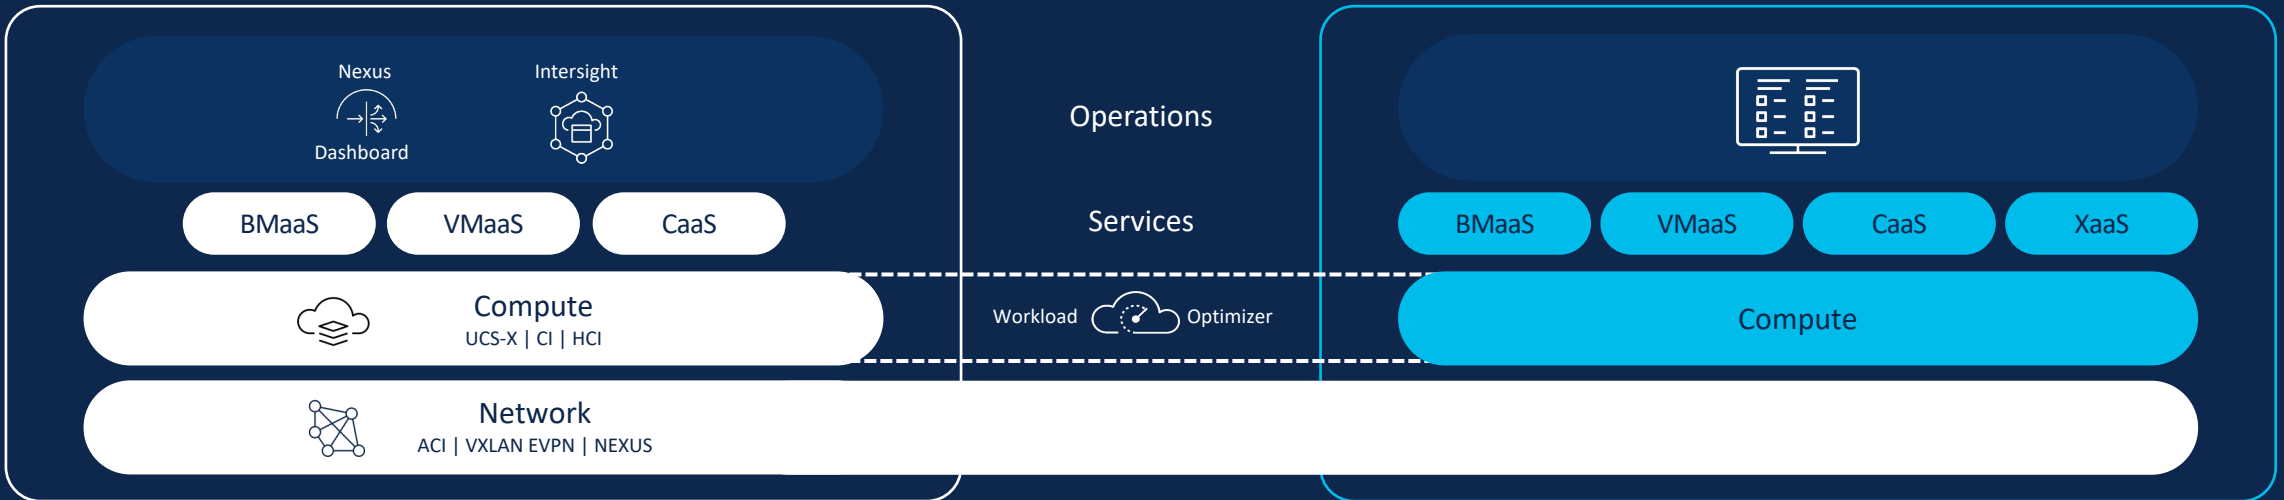

Hybrid cloud experience

Developer
(Chief Consumer)

Business | IT Ops
FinOps | SecOps

servicenow...

Data center

Edge

Colocation

Public cloud