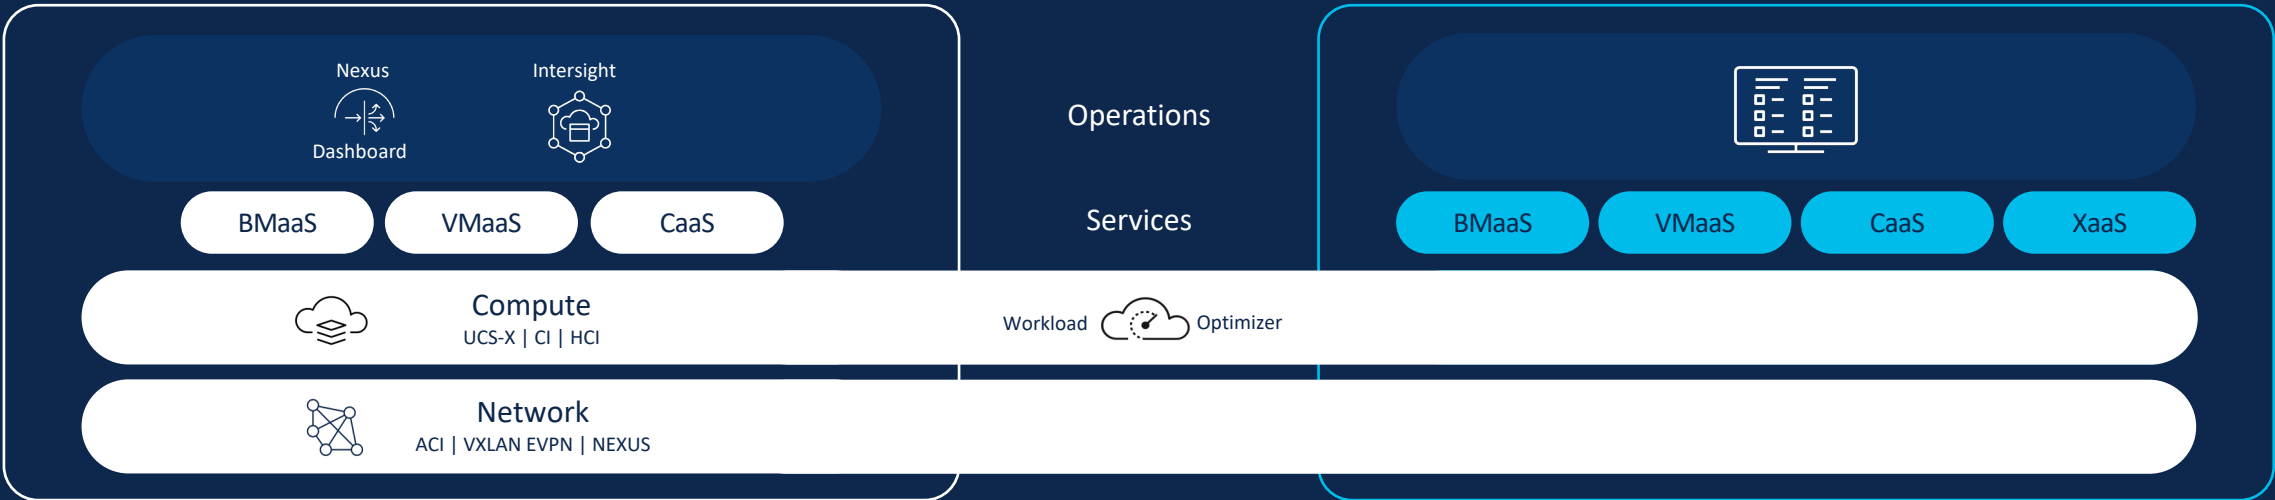

Konvergovaná a Hyperkonvergovaná Datová Centra budoucnosti

A decorative graphic on a dark blue background consisting of several thick, flowing lines in shades of blue, cyan, yellow, orange, and red. The lines are arranged in a complex, organic pattern that resembles a stylized network or data flow. A prominent horizontal cyan line extends from the left side of the text area towards the right, ending in a small white circle.

servicenow...

Data center

Edge

Colocation

Public cloud

Hybrid cloud experience

Developer
(Chief Consumer)

Business | IT Ops
FinOps | SecOps

servicenow...

Data center

Edge

Colocation

Public cloud

Hybrid cloud experience

servicenow...

Data center

Edge

Colocation

Public cloud

The bridge to possible