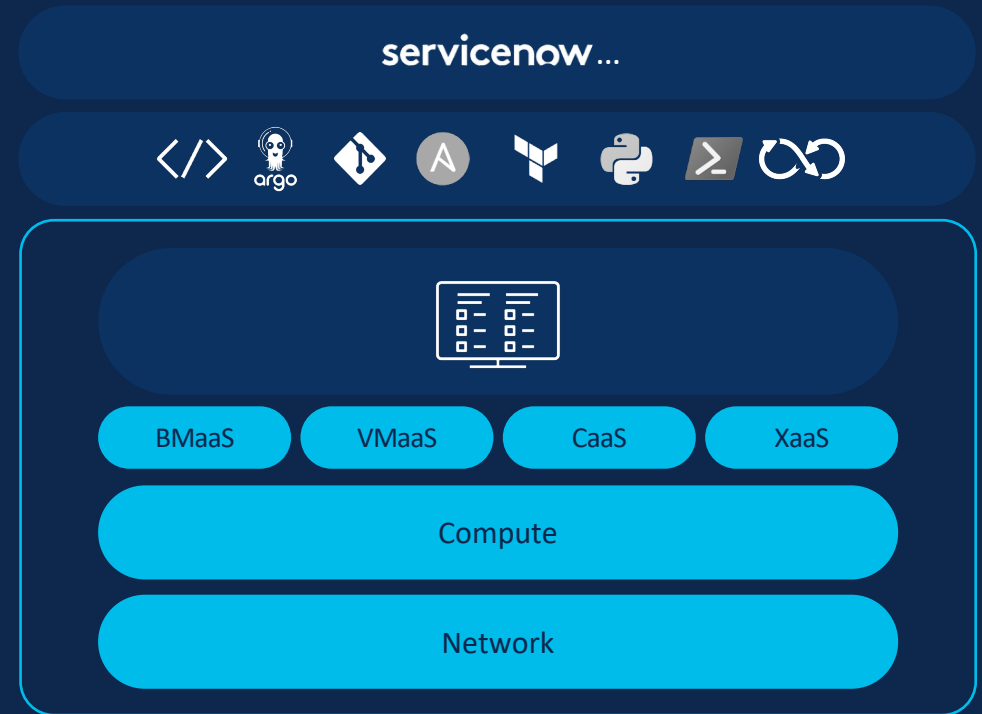

IT Service Management / Operations

Automation

Operations

Services

Infrastructure