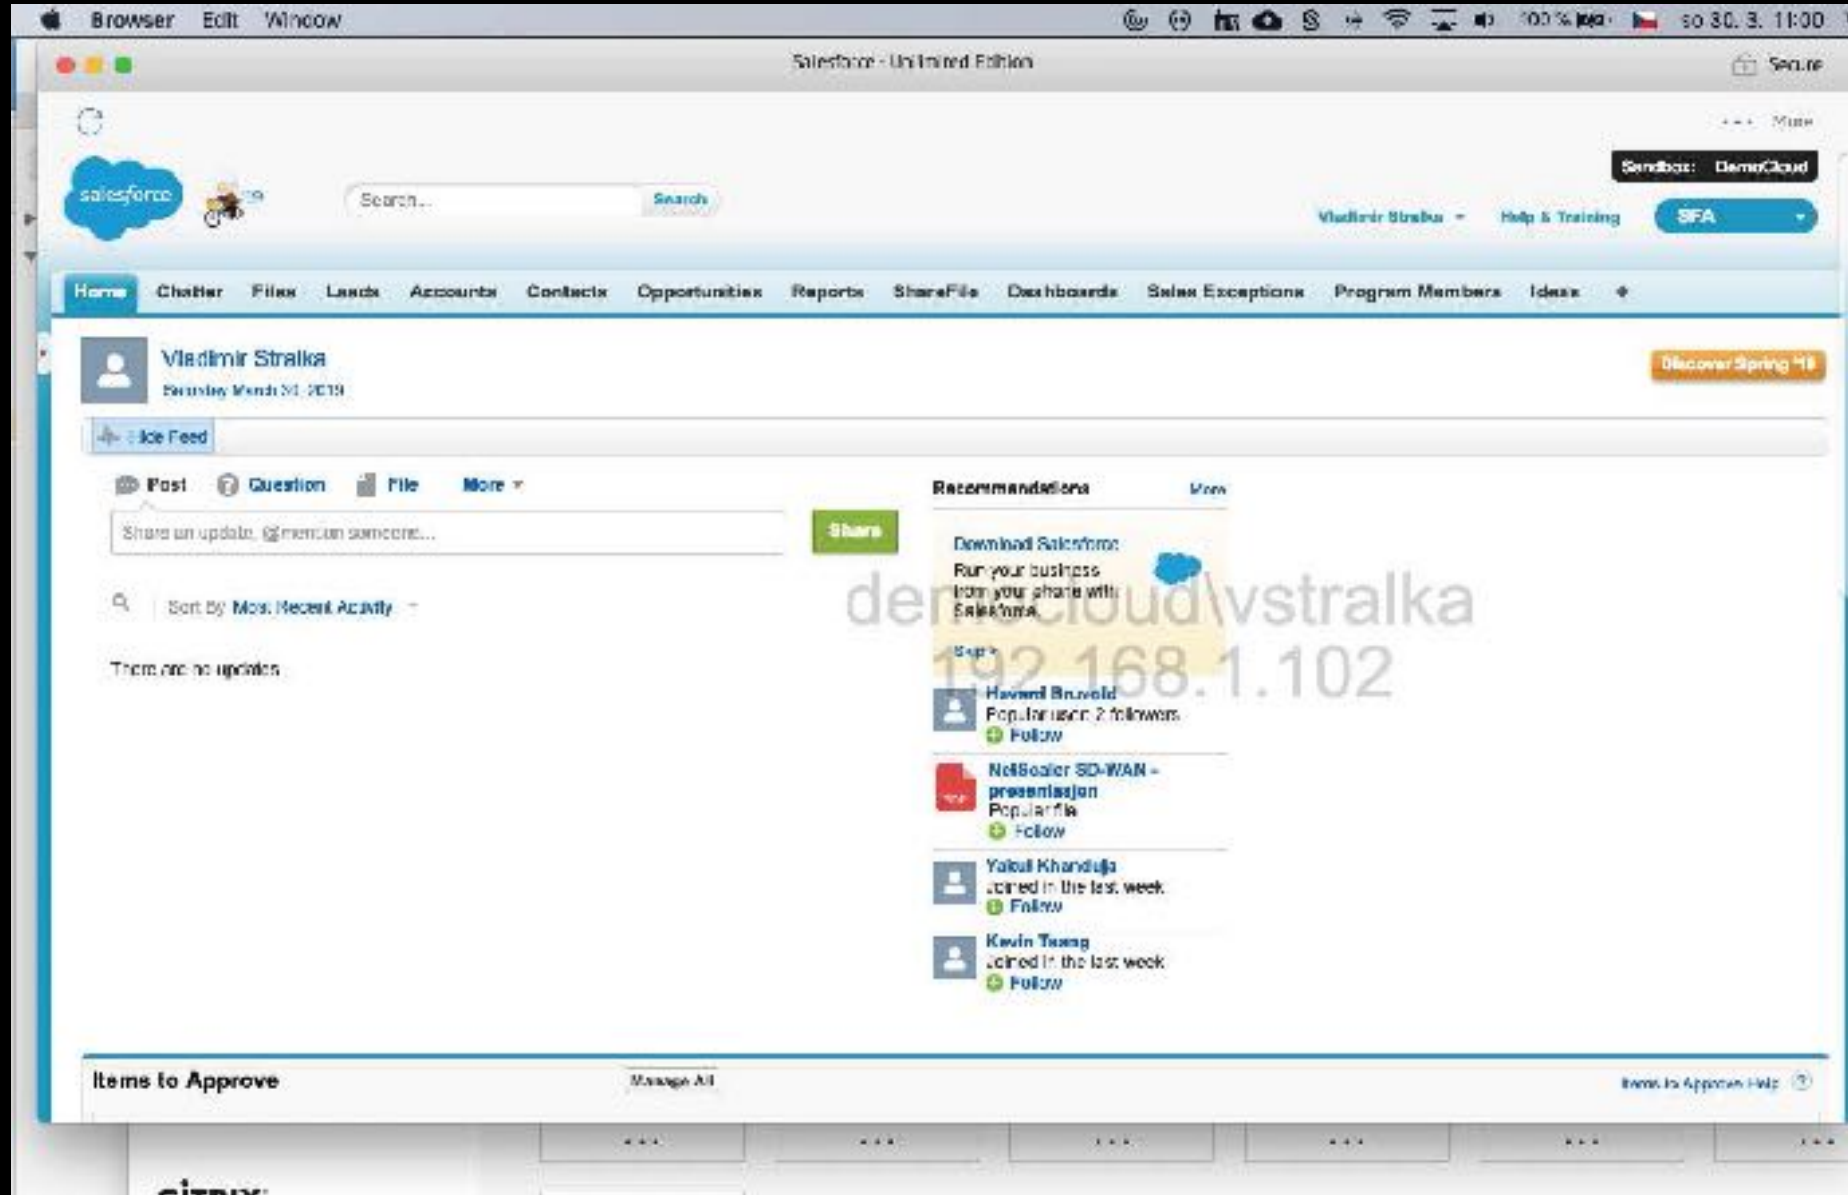

Desktops Recents Favorites [View all desktops](#)

- ★ On-Prem Desktop
- ★ Cloud Desktop

Files Recents Favorites

- ★ **PPT** Welcome to your Workspace!.pptx
Personal Folders
- ☆ **DOC** Workspace SaaS SSO to Workday.docx
Shared Folders > Workspace SaaS SSO
- ☆ **MP4** Simulated Customer Demo Conversation_4 take_v5.mp4
Shared Folders > Getting Started
- ★ **MP4** HD coral reef adventure 1080 wm.mp4

CITRIX

Citrix Workspace - Webové aplikace nativně a bezpečně

Citrix Virtual App&Desktop - firemní aplikace nazávislé na OS

The screenshot displays a Citrix Cloud Desktop environment. At the top, the 'Cloud Desktop' title bar is visible, along with system icons for network, volume, and battery, and the user name 'Vladimír Straka'. The main workspace contains two windows:

- Microsoft Word:** A document titled 'California Polytechnic State University - Case Study.docx (Protected View - word)'. The main content area features a large heading: 'Leading engineering school re-energizes computer labs with Citrix XenDesktop'. Below this, the text reads: 'California Polytechnic State University (Cal Poly) is a nationally ranked, four-year, comprehensive public university located in San Luis Obispo, halfway between San Francisco and Los Angeles on California's Central Coast. This distinctive learning community offers'. A navigation pane on the left shows a table of contents with sections like 'The Challenge: Renewing aging...', 'The Solution: Virtualizing deskto...', 'Key Benefits', and 'Looking Ahead'.
- Microsoft PowerPoint:** A presentation slide titled 'Click to add notes'. The slide content is partially obscured by the Word window but shows a photograph of a group of students gathered around a table, looking at a laptop.