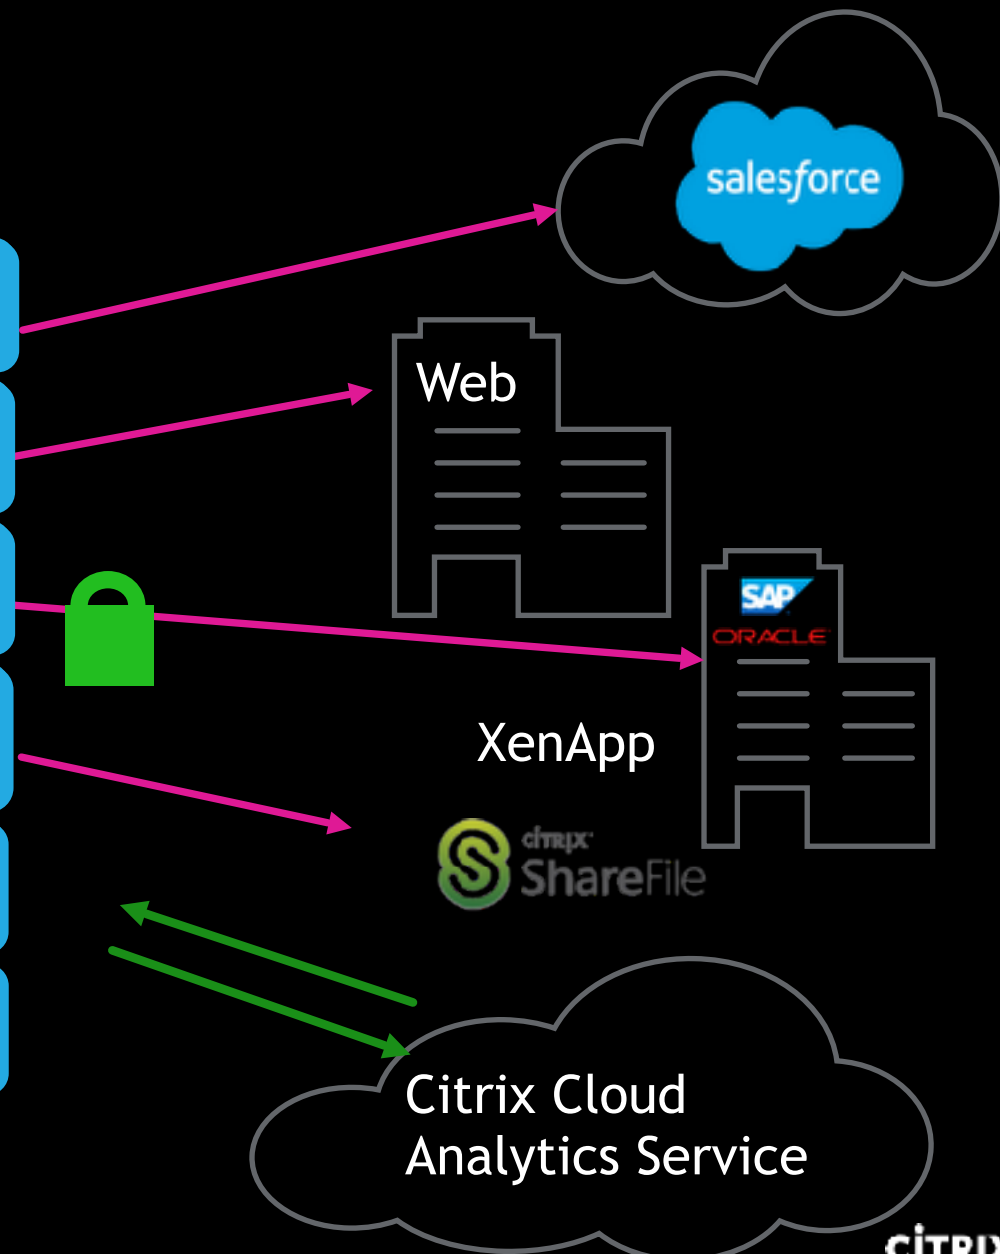

SECURE DIGITAL PERIMETER

Workspace - co je uvnitř

Řízený kontejner

- Embedded Browser
- Micro VPN
- HDX Engine
- Content Collaboration feed
- Analytics plug in
- Resource Feeds

Workspace - jednotna aplikace pro uživatele

CITRIX

Citrix Workspace - Webové aplikace nativně a bezpečně

Citrix Virtual App&Desktop - firemní aplikace nazávislé na OS

The screenshot displays a Citrix Cloud Desktop environment. At the top, the 'Cloud Desktop' title bar is visible, along with system icons for network, volume, and battery, and the user name 'Vladimír Straka'. The main workspace contains two windows: